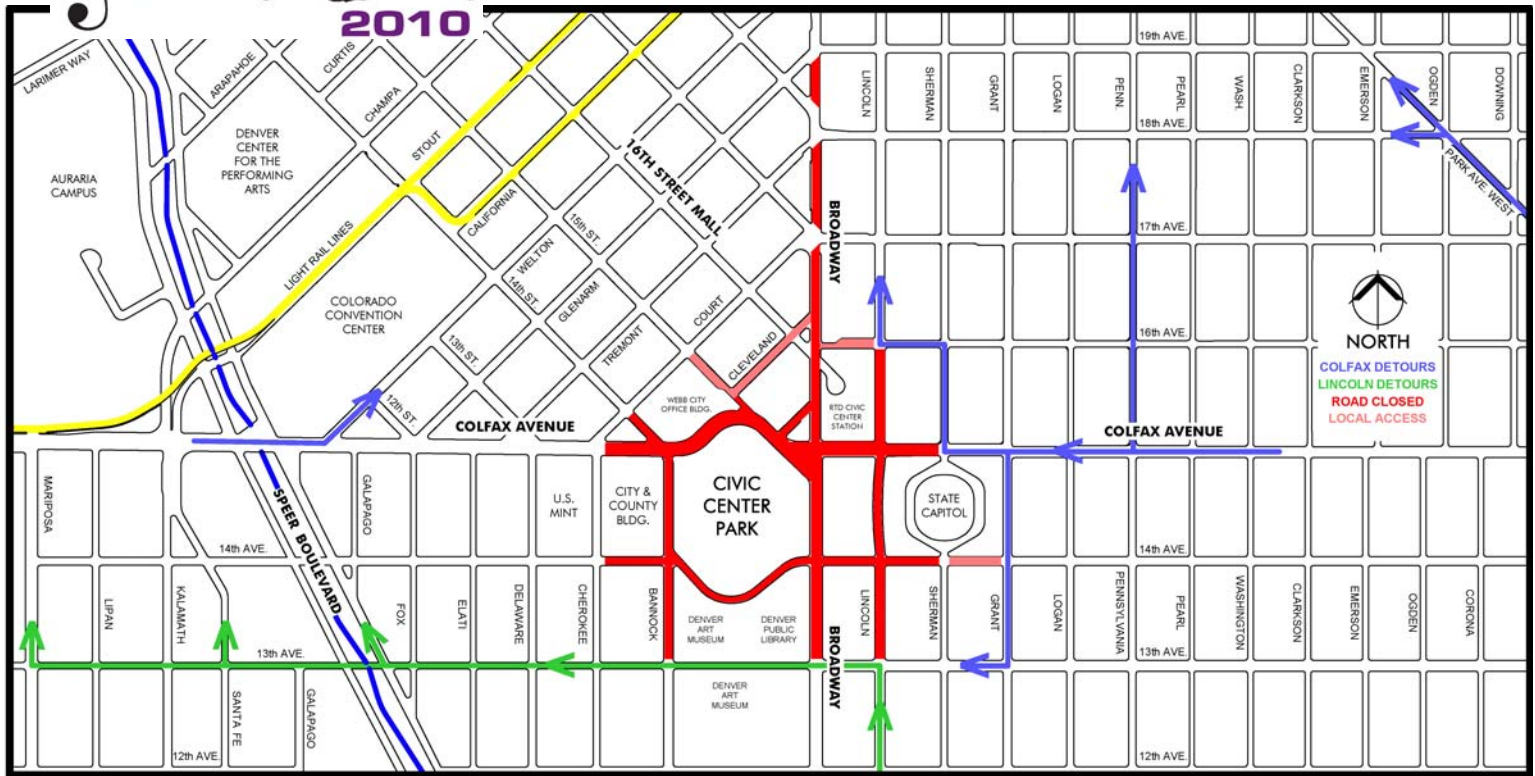

Street Closures & Detours

8.4.2010

Street Closures

by CLOSING TIME

Wednesday, Sept. 1 at 6:30 pm

- Bannock Street Road Closed from 14th Ave to Colfax Ave
- Cleveland Place Local Access only from 15th to 16th Sts

Thursday, Sept. 2, 6:00 am to 7:00 pm

- Broadway Lane Closures from 13th to 17th Aves

Thursday, Sept. 2 at 9:00 am

- 14th Avenue Road Closed from Cherokee St to Broadway
- Bannock Street Road Closed from 13th to 14th Aves
- Broadway Lane Closures from 13th to 16th Aves till 3 pm

Thursday, Sept. 2 at 6:30 pm

- 14th Avenue Road Closed from Broadway to Lincoln St
- 14th Street Road Closed from Court St to Colfax Ave
- Colfax Avenue Road Closed Eastbound from Court St to Broadway
- Colfax Avenue Road Closed Westbound from 15th St to Cherokee

Thursday, Sept. 2 at 7:00 pm

- Broadway Road Closed from 13th to 19th Aves
- Cheyenne Place Road Closed from Broadway to Colfax Ave

Friday, Sept. 3 at 6:00 am

- 15th Street Road Closed from Colfax Ave to Cleveland Pl
- 15th Street Local Access only from Cleveland Pl to Court Pl
- Colfax Avenue Road Closed Westbound from Lincoln St to 15th St

Friday, Sept. 3, 3:30 pm to 7:00 pm only

- Sherman Street Road Closed Southbound from 16th to 17th Sts

Friday, Sept. 3 at 7:00 pm

- 14th Avenue Road Closed from Lincoln St to Sherman St
- 14th Avenue Local Access from Sherman St to Grant St
- Colfax Avenue Road Closed from Lincoln St to Sherman St
- Lincoln Street Road Closed from 13th to 16th Aves

Saturday, Sept. 4 at Noon

- 16th Avenue Road Closed Eastbound from Broadway to Lincoln

RE-OPENING: All Streets re-open by 6:00 AM, TUESDAY, SEPTEMBER 7th

Street Closures

by STREET NAME

14th Avenue

- Road Closed from Cherokee St to Broadway
- Road Closed from Broadway to Lincoln St
- Road Closed from Lincoln St to Sherman St
- Local Access from Sherman St to Grant St

In Effect . . .

- Thursday, Sept. 2 at 9:00 am
- Thursday, Sept. 2 at 6:30 pm
- Friday, Sept. 3 at 7:00 pm
- Friday, Sept. 3 at 7:00 pm

14th Street

- Road Closed from Court St to Colfax Ave

Thursday, Sept. 2 at 6:30 pm

15th Street

- Road Closed from Colfax Ave to Cleveland Pl
- Local Access only from Cleveland Pl to Court Pl

Friday, Sept. 3 at 6:00 am
Friday, Sept. 3 at 6:00 am

16th Avenue

- Road Closed Eastbound from Broadway to Lincoln

Saturday, Sept. 4 at 12:00 pm

Bannock Street

- Road Closed from 14th Ave to Colfax Ave
- Road Closed from 13th to 14th Aves

Wednesday, Sept. 1 at 6:30 pm
Thursday, Sept. 2 at 9:00 am

Broadway

- Lane Closures from 13th to 19th Aves
- Add. Lane Closures from 13th to 16th Aves till 3 pm
- Road Closed from 13th to 17th Aves

Thursday, Sept. 2 at 6:00 am
Thursday, Sept. 2 at 9:00 am
Thursday, Sept. 2 at 7:00 pm

Cheyenne Place

- Road Closed from Broadway to Colfax Ave

Thursday, Sept. 2 at 7:00 pm

Cleveland Place

- Local Access only from 15th to 16th Sts

Wednesday, Sept. 1 at 6:30 pm

Colfax Avenue

- Road Closed Eastbound from Court St to Broadway
- Road Closed Westbound from 15th St to Cherokee
- Road Closed Westbound from Lincoln St to 15th St
- Road Closed from Lincoln St to Sherman St

Thursday, Sept. 2 at 6:30 pm
Thursday, Sept. 2 at 6:30 pm
Friday, Sept. 3 at 6:00 am
Friday, Sept. 3 at 7:00 pm

Lincoln Street